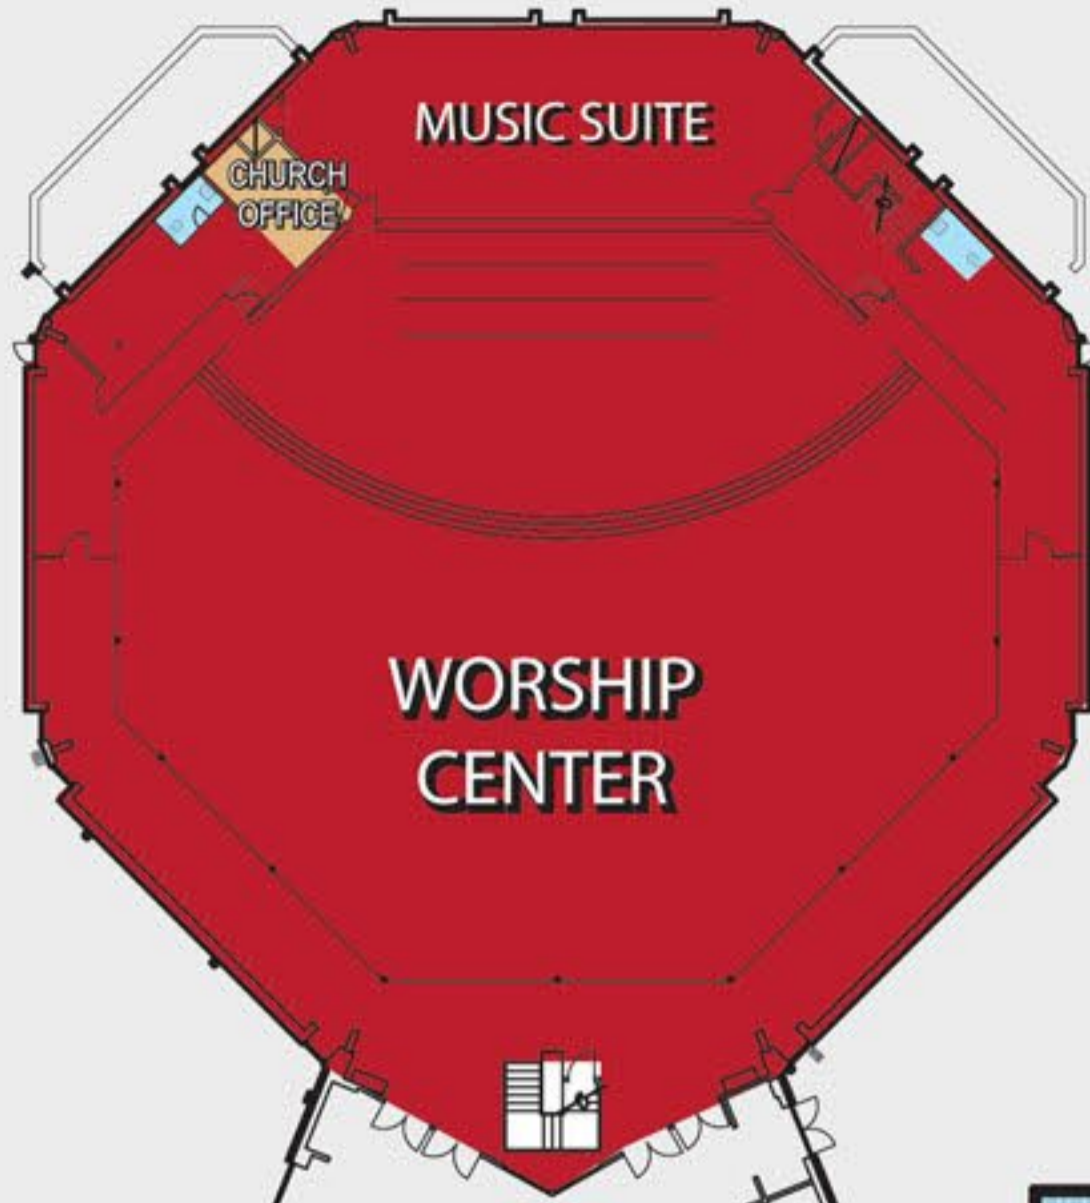

### ★ Information Centers

- THE HUB
- A100-A106
- B100-B304
- C100-C108
- NURSERY
- PRE-K
- CHAPEL
- CONNECT SPACE
- WORSHIP CENTER
- CHURCH OFFICES
- KITCHEN
- RESTROOMS

**Tornado Emergency Locations**  
A100-A103, A105-A106 and P104

**The Grace Place - 802 S. Cleveland**  
Located at the south entrance of the property.

2nd FLOOR

3rd FLOOR