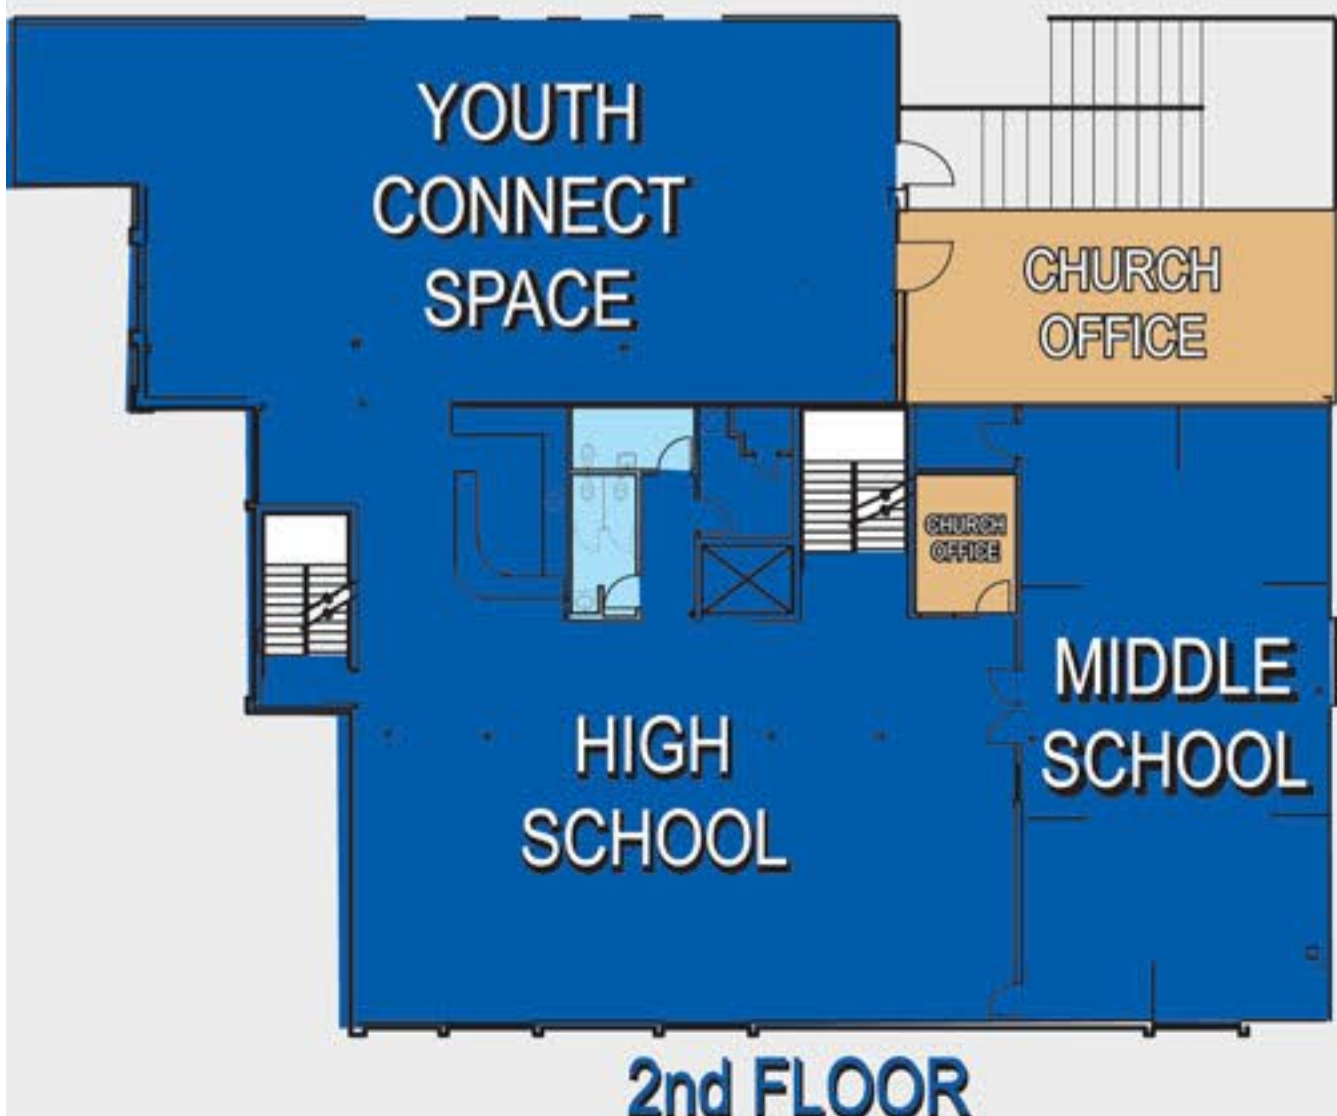

### ★ Information Centers

- THE HUB
- A100-A106
- B100-B304
- C100-C108
- NURSERY
- PRE-K
- CHAPEL
- CONNECT SPACE
- WORSHIP CENTER
- CHURCH OFFICES
- KITCHEN
- RESTROOMS

**Tornado Emergency Locations**  
A100-A103, A105-A106 and P104

**The Grace Place - 802 S. Cleveland**  
Located at the south entrance of the property.

2nd FLOOR

3rd FLOOR