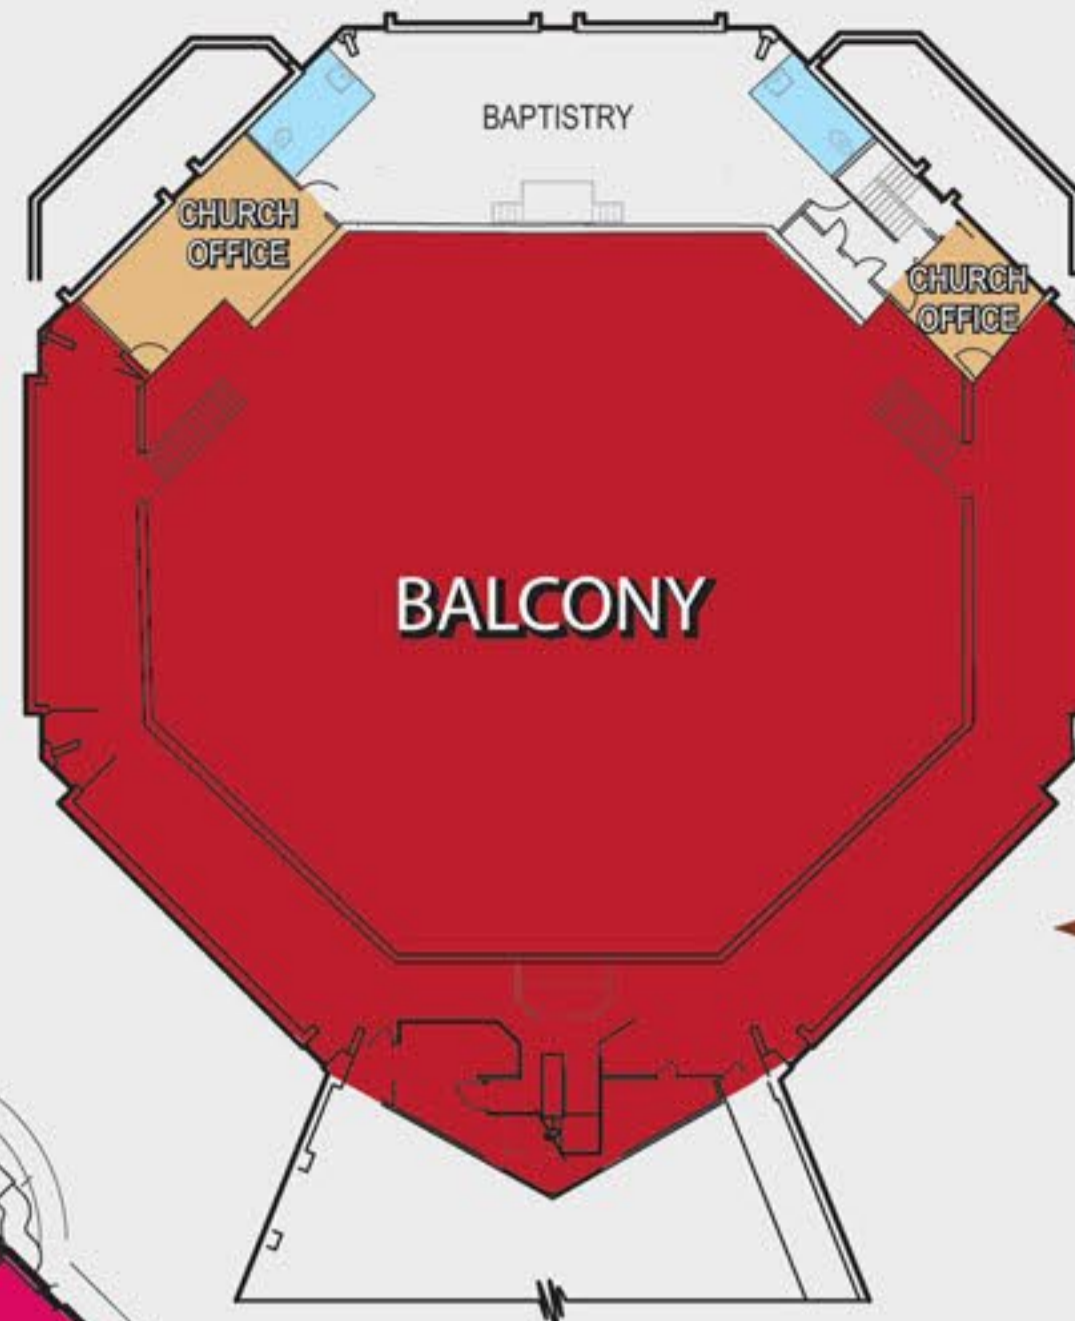

### ★ Information Centers

- THE HUB
- A100-A106
- B100-B304
- C100-C108
- NURSERY
- PRE-K
- CHAPEL
- CONNECT SPACE
- WORSHIP CENTER
- CHURCH OFFICES
- KITCHEN
- RESTROOMS

**Tornado Emergency Locations**  
A100-A103, A105-A106 and P104

**The Grace Place - 802 S. Cleveland**  
Located at the south entrance of the property.

2nd FLOOR

3rd FLOOR